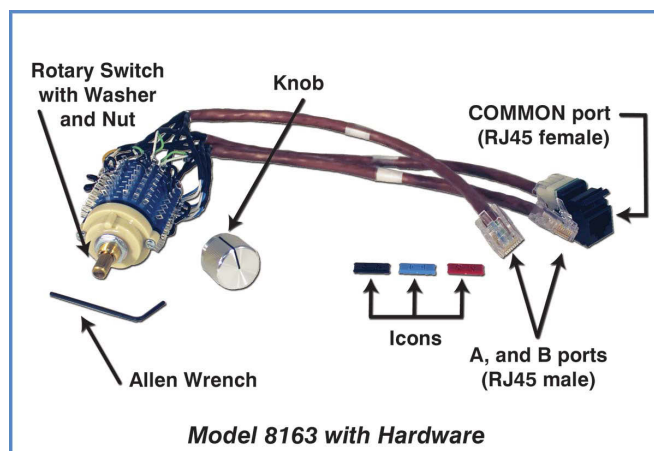

Model 8163 3-Position RJ45 Cat5e Rotary Switch Assembly, No Enclosure

- High quality cabled RJ45 Cat5e A/B Switch, ready for installation into your custom enclosure.
- Applicable to switching ANY RJ45 interface devices.

INTRODUCTION

The Model 8163 3-Position RJ45 Cat5e Rotary Switch allows the user the capability of accessing two separate devices, ports A and B, via connection through a device connected to the Common port, or to connect ports A and B to each other. **The Model 8163 is provided as a rotary switch with cabled RJ45's for installation into any custom enclosure.** No power is required for operation.

FEATURES:

- (2) RJ45 male connectors labeled "A" and "B", and (1) RJ45 female connector labeled "COMMON".
- The switch ports are transparent to all data.
- All (8) pins of the RJ45 interface are switched via break-before-make rotary switch.
- No power required for operation.
- Switch and cabled RJ45's allow install into custom enclosures.
- **Leg Lengths: 11" (27.9 cm).**
- Certified for Cat 5e compliance.

COMPONENTS PROVIDED:

- **Rotary Switch with A/B/COM RJ45's** – The switch has the RJ45's soldered and labeled appropriately. The washer and nut for installing the switch is provided on the switch.
- **Knob** – To be installed on the rotary switch shaft to facilitate turning the switch. (P/N 502241).
- **Icons** – Blue/Black/Red icons (1 of each) provided that show a "Computer" image on one side and a "Telephone" image on the other. These are used to secure the RJ45 COMMON port once installed in an enclosure.
- **Allen Wrench** – The 1/16" Allen wrench provided for installing the knob. (P/N 507460).