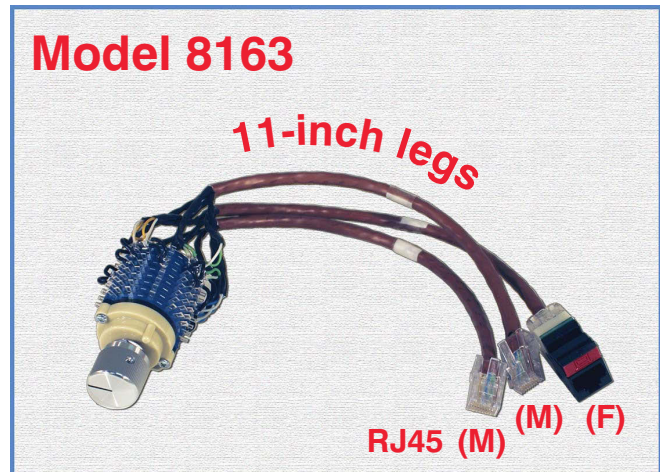

INTRODUCTION

The Model 8163 3-Position RJ45 Cat5e Rotary Switch allows the user the capability of accessing two separate devices, ports A and B, via connection through a device connected to the Common port, or to connect ports A and B to each other. **The Model 8163 is provided as a rotary switch with cabled RJ45's for installation into any custom enclosure.** No power is required for operation.

FEATURES:

- (2) RJ45 male connectors labeled "A" and "B", and (1) RJ45 female connector labeled "COMMON".
- The switch ports are transparent to all data.
- All (8) pins of the RJ45 interface are switched via break-before-make rotary switch.
- No power required for operation.
- Switch and cabled RJ45's allow install into custom enclosures.
- **Leg Lengths: 11" (27.9 cm).**
- Certified for Cat 5e compliance.

COMPONENTS PROVIDED:

- **Rotary Switch with A/B/COM RJ45's** – The switch has the RJ45's soldered and labeled appropriately. The washer and nut for installing the switch is provided on the switch.
- **Knob** – To be installed on the rotary switch shaft to facilitate turning the switch. (P/N 502241).
- **Icons** – Blue/Black/Red icons (1 of each) provided that show a "Computer" image on one side and a "Telephone" image on the other. These are used to secure the RJ45 COMMON port once installed in an enclosure.
- **Allen Wrench** – The 1/16" Allen wrench provided for installing the knob. (P/N 507460).