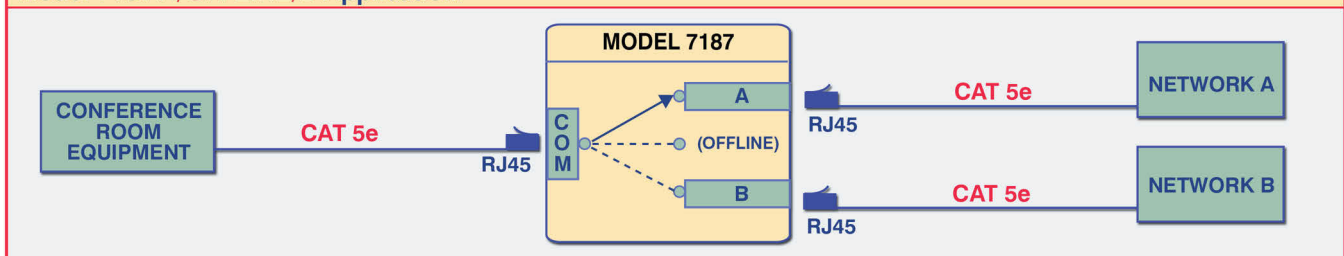

Model 7187 A/OFFLINE/B Application:

Cat5e patchcords - ideal for 10BASE-T, 100BASE-T, 1000BASE-T Ethernet and Gigabyte Ethernet

Color	3 ft.	price	5 ft.	price	10 ft.	price	25 ft.	price
Black	990328-003	$ 3.25	990328-005	$ 4.25	990328-010	$ 6.63	990328-025	$ 14.00
Blue	990329-003	$ 3.25	990329-005	$ 4.25	990329-010	$ 6.63	990329-025	$ 14.00
Green	990330-003	$ 3.25	990330-005	$ 4.25	990330-010	$ 6.63	990330-025	$ 14.00
Orange	990331-003	$ 3.25	990331-005	$ 4.25	990331-010	$ 6.63	990331-025	$ 14.00
Purple	990332-003	$ 3.25	990332-005	$ 4.25	990332-010	$ 6.63	990332-025	$ 14.00
Red	990333-003	$ 3.25	990333-005	$ 4.25	990333-010	$ 6.63	990333-025	$ 14.00
Grey	990334-003	$ 3.25	990334-005	$ 4.25	990334-010	$ 6.63	990334-025	$ 14.00
Yellow	990336-003	$ 3.25	990336-005	$ 4.25	990336-010	$ 6.63	990336-025	$ 14.00